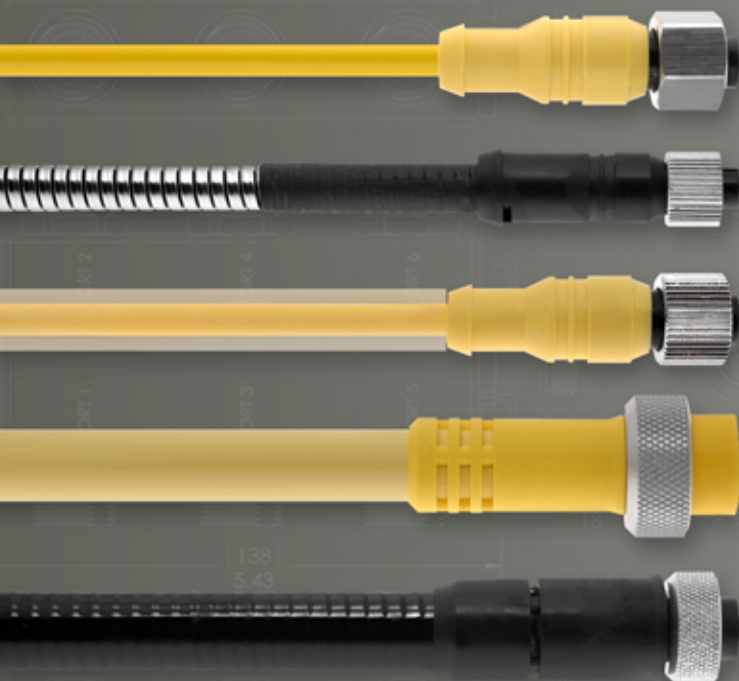

ARMORED CORDSETS

HARSH, RUGGED ENVIRONMENTS

Mencom's new line of armored, quick disconnect cordsets provides a rugged solution for harsh environments.

Available in:
MDC (M12) Connectors & MIN (7/8") Connectors

Stainless Steel Coupling Nut

Stainless Steel Armor Jacket

Silicone Tube Covered Jacket

Thermoplastic Elastomer Jacket

PVC Covered Stainless Steel Jacket